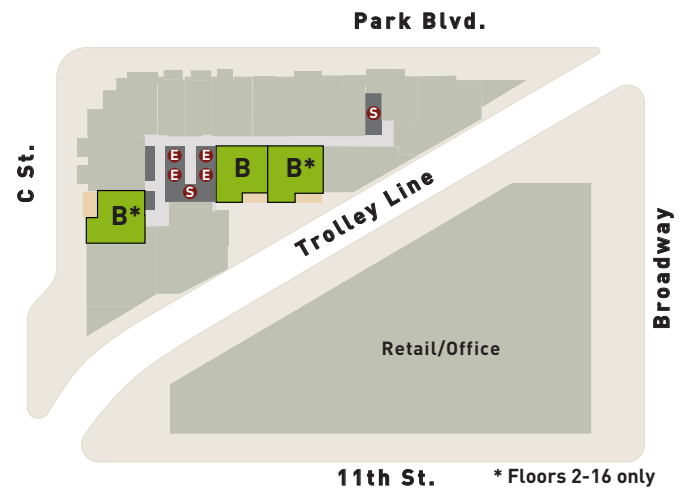

1 BEDROOM W/DEN, 1 BATH

Plan B

Floors 2 - 19

861 - 869 Sq. Ft.

← North

S Stairs

E Elevator

the plan